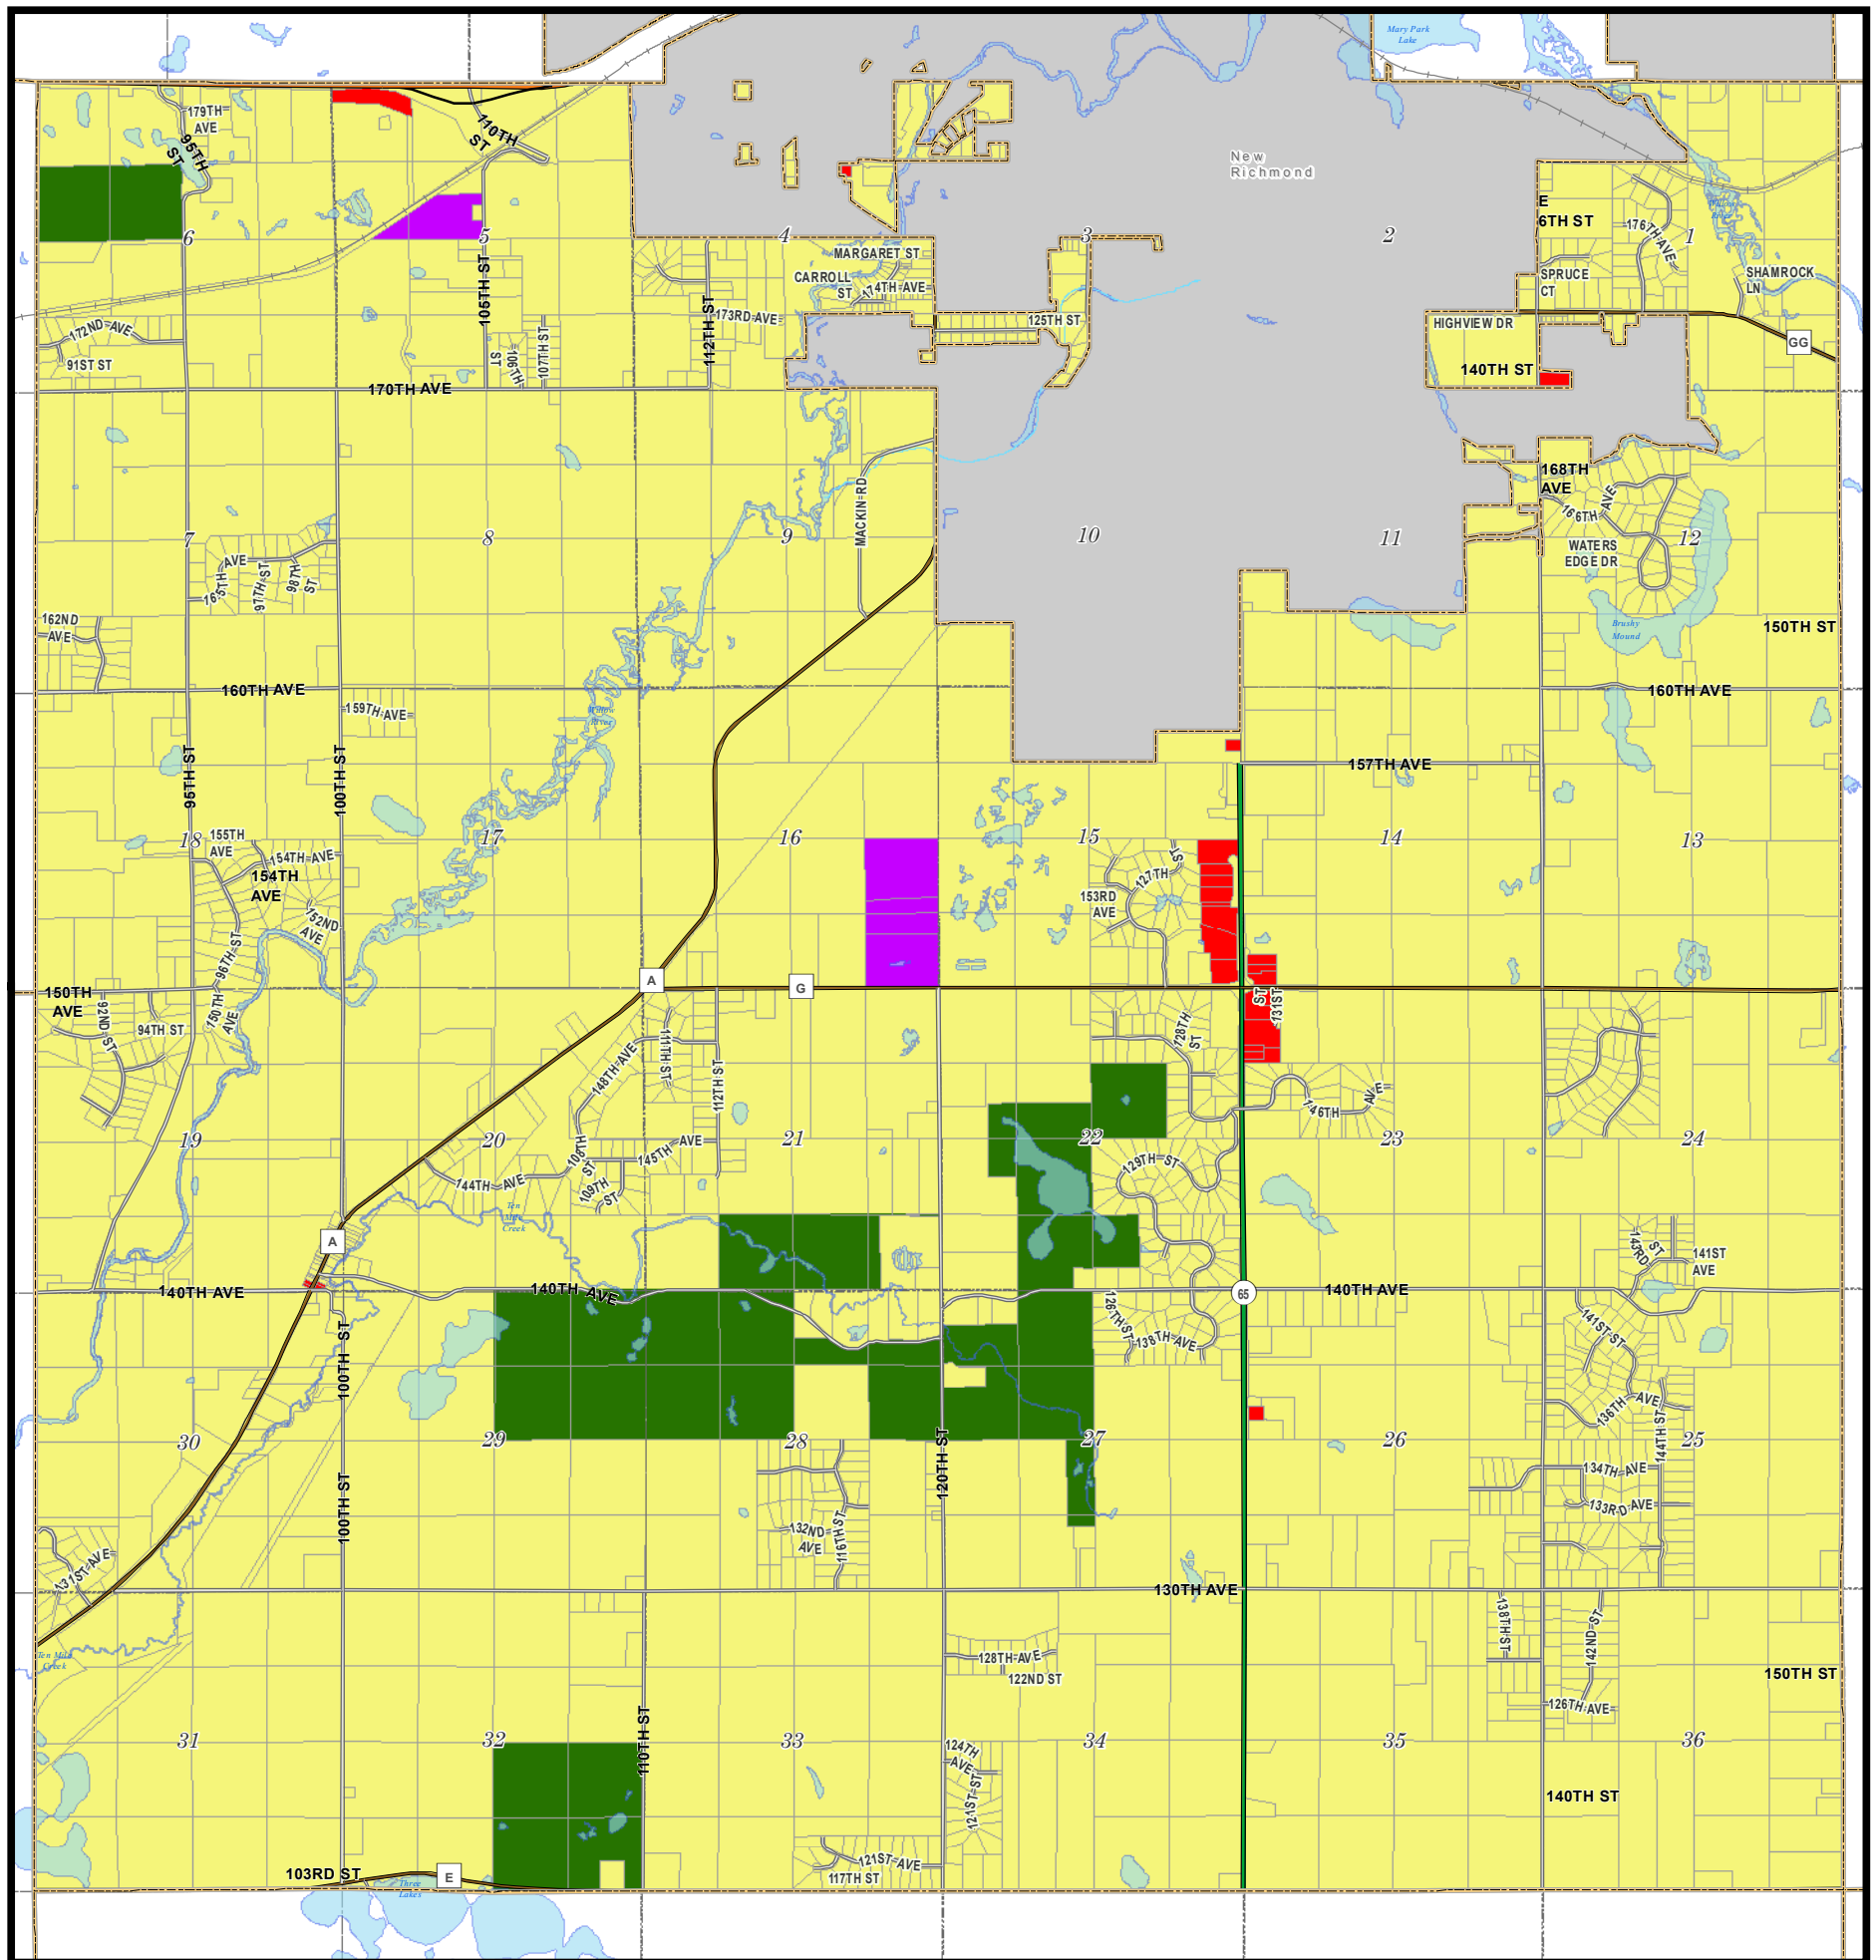

Official County Zoning Map St. Croix County, Wisconsin

TN RICHMOND
T30N, R18W

Zoning Districts

- | | |
|---|---|
|  Residential |  Conservancy |
|  Rural Residential |  Ag-1 |
|  Commercial |  Ag-2 |
|  Industrial | |

This official county zoning map is a visual representation of the zoning district boundaries as created and amended by the St. Croix County Board of Supervisors through county zoning ordinance amendments on file with the St. Croix County Clerk. 9/2/2014. Amended 1/19/2016