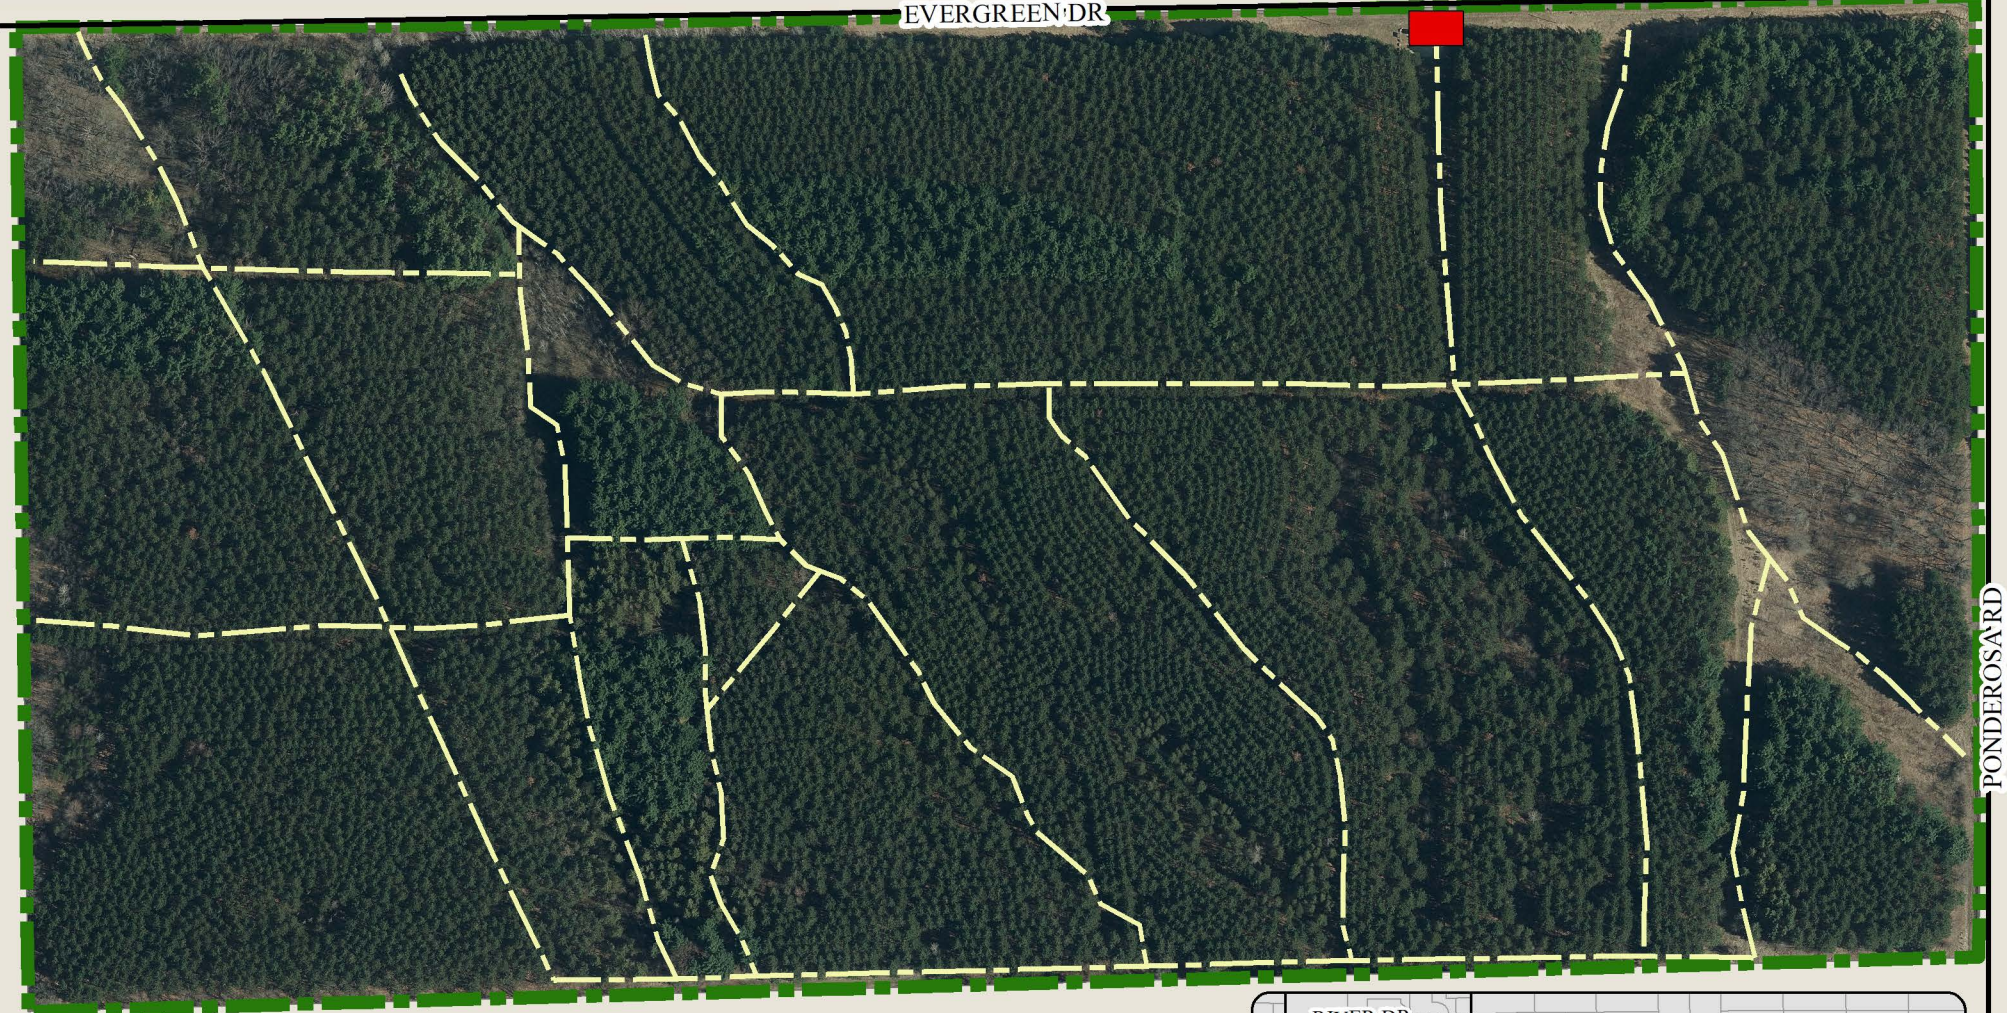

Kinnickinnic County Forest

1335 Evergreen Drive, River Falls WI 54022

 Kinnickinnic County Forest

 Forest Trails

 Kinnickinnic Forest Parking